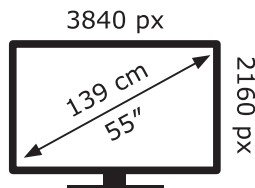

ENERGY

Panasonic

TX-55HX900E

74 kWh/1000h

ABCDEF**G**

125 kWh/1000h

2019/2013

TQF0EA0411